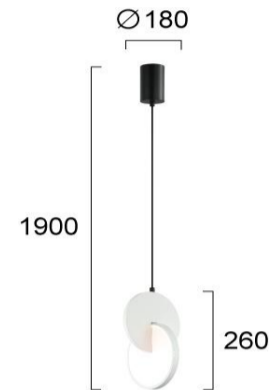

Product Datasheet

Code	4292400
Description	Suspended Light White Magic
Family	MAGIC
Type	PENDANT
Type of Lamp	LED module
Watt	5W
Volt	220-240 VAC
Hertz	50-60 Hz
Class	Class II
IP	IP20
Environment	Indoor
Color	WHITE
Material	ALUMINIUM / ELECTROSTATIC PAINTED STEEL
Length	D:180
Height	H:1900
Width	h:260
Kelvin	3000K
Lumen	139 Lm
Beam Angle	Beam Angle 120* / CRI 90
Dimmable	Non-Dimmable